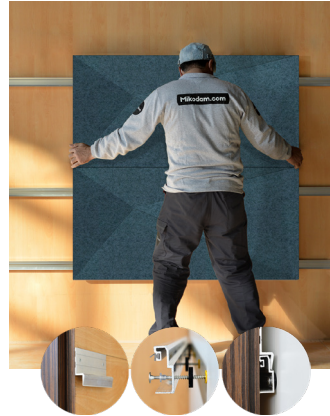

WPIRANA1AAKLG

BLUE FABRIC

47.24" x 23.62" (120 x 60 cm) panels come in sets of two. 23.62" x 23.62" (60 x 60 cm) panels come in sets of four. The number of panels per box is the minimum suggested amount to create the design envisioned by Mikodam.

CEILING APPLICATION

DIMENSIONS

X : 23.62" - 60 cm

Y : 47.24" - 120 cm

D : 3.25" - 8.3

W : 21.2 lbs - 9.6 kg

Rail depth is not included in the measurements.
(Depth of rail: 1" - 2.5 cm)

***Can be used with baseboard upon request.*