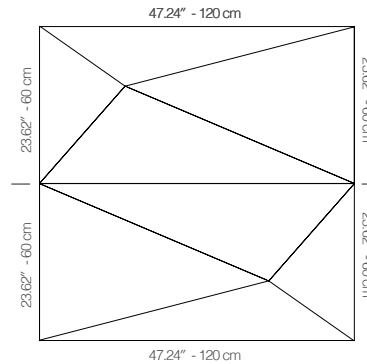

WPIRANA1AAKLG

BLUE FABRIC

47.24" x 23.62" (120 x 60 cm) panels come in sets of two. 23.62" x 23.62" (60 x 60 cm) panels come in sets of four. The number of panels per box is the minimum suggested amount to create the design envisioned by Mikodam.

CEILING APPLICATION

DIMENSIONS

X : 23.62" - 60 cm

Y : 47.24" - 120 cm

D : 3.25" - 8.3

W : 21.2 lbs - 9.6 kg

Rail depth is not included in the measurements.
(Depth of rail: 1" - 2.5 cm)

***Can be used with baseboard upon request.*