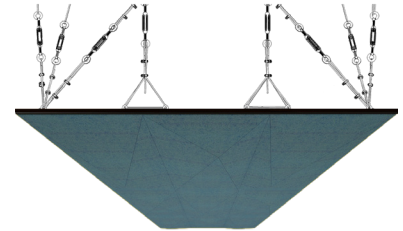

WPIRANA1AAKLG

BLUE FABRIC

47.24" x 23.62" (120 x 60 cm) panels come in sets of two. 23.62" x 23.62" (60 x 60 cm) panels come in sets of four. The number of panels per box is the minimum suggested amount to create the design envisioned by Mikodam.

CEILING APPLICATION

DIMENSIONS

X : 23.62" - 60 cm

Y : 47.24" - 120 cm

D : 3.25" - 8.3

W : 21.2 lbs - 9.6 kg

Rail depth is not included in the measurements.
(Depth of rail: 1" - 2.5 cm)

***Can be used with baseboard upon request.*